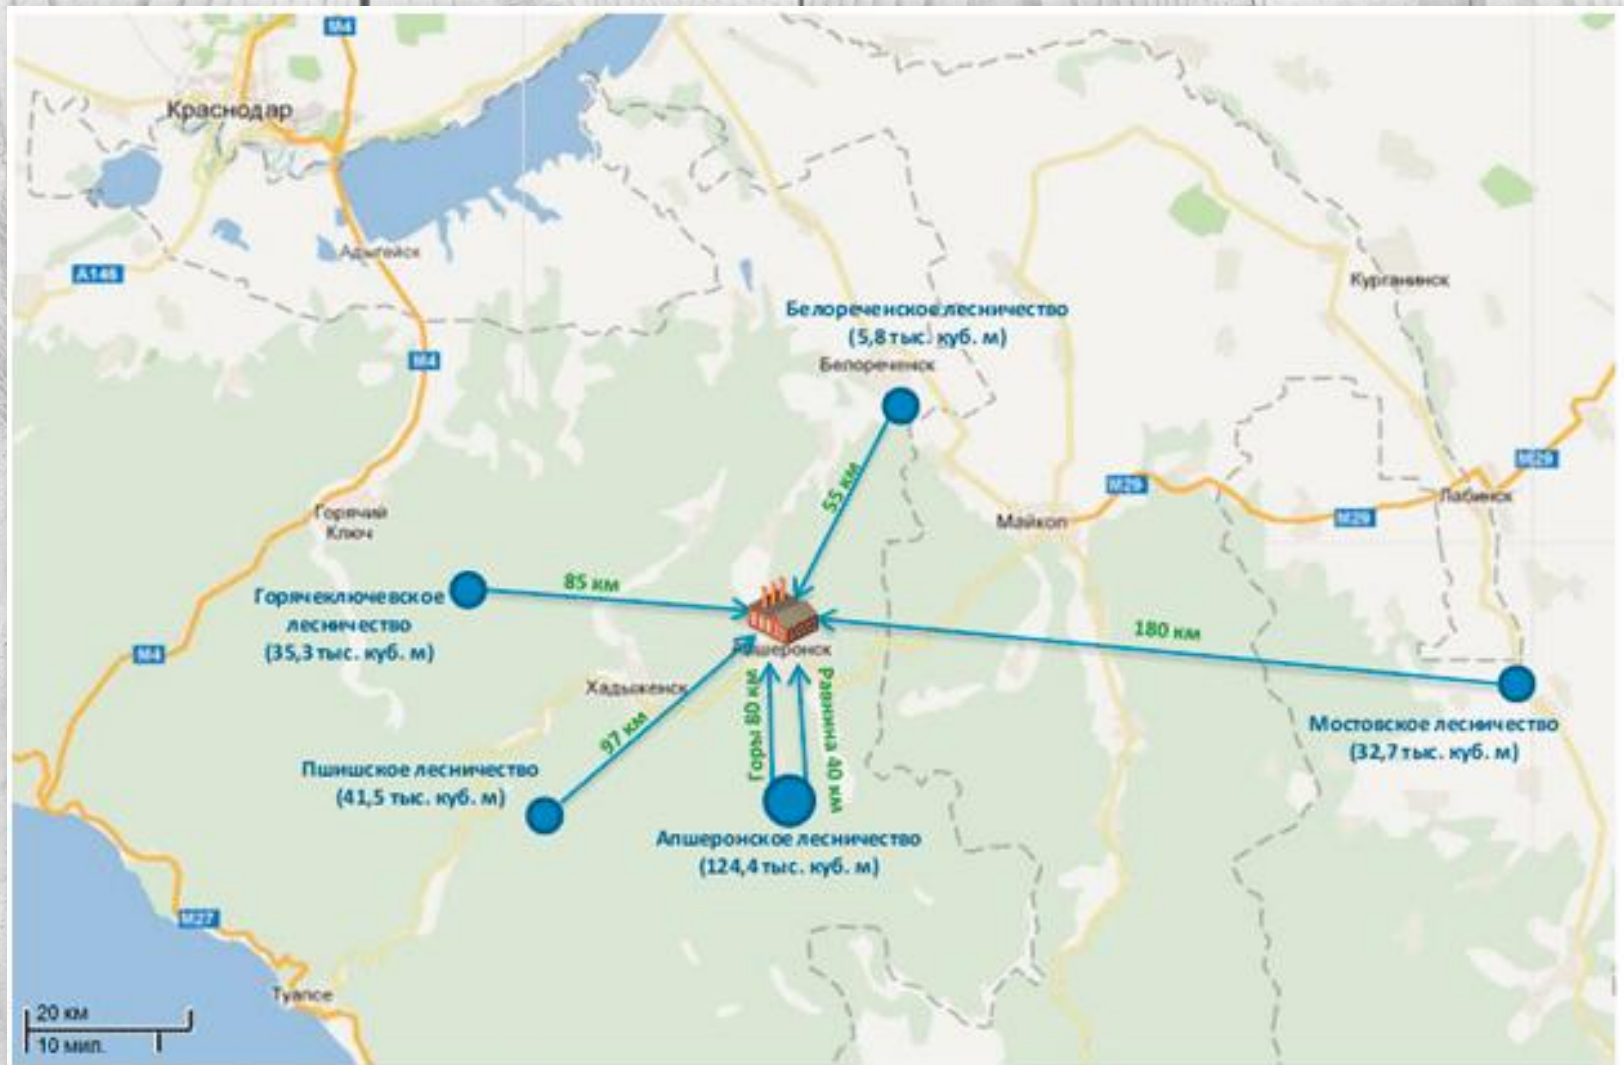

Logistics

Raw material base

Raw material bases used for wood harvesting:

- Apsheronskoe forestry
- Goryacheklyuchevskoe forestry
- Belorechenskoe forestry
- Mostovskoe forestry
- Pshishskoe forestry

Logistic (120 000 m³ in 2014)